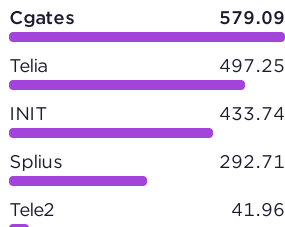

### Tests Taken

Ookla® compared 1,152,451 user-initiated tests that are taken on various Speedtest applications connected to a fixed network, including tests taken on mobile phones over a Wi-Fi connection. All major provider results from the award period in Lithuania are represented in the map.

### Market Statistics

User Count

194,288

Top Download Speed

569.39 Mbps

Top Upload Speed

502.14 Mbps

Median Latency