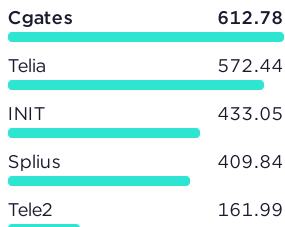

### Tests Taken

Ookla® compared 1,152,451 user-initiated tests that are taken on various Speedtest applications connected to a fixed network, including tests taken on mobile phones over a Wi-Fi connection. All major provider results from the award period in Lithuania are represented in the map.

### Market Statistics

User Count

194,288

Top Download Speed

569.39 Mbps

Top Upload Speed

502.14 Mbps

Median Latency