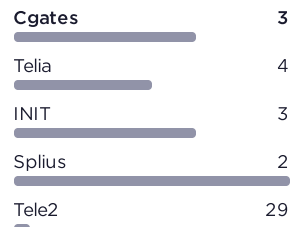

Median Latency

3 ms