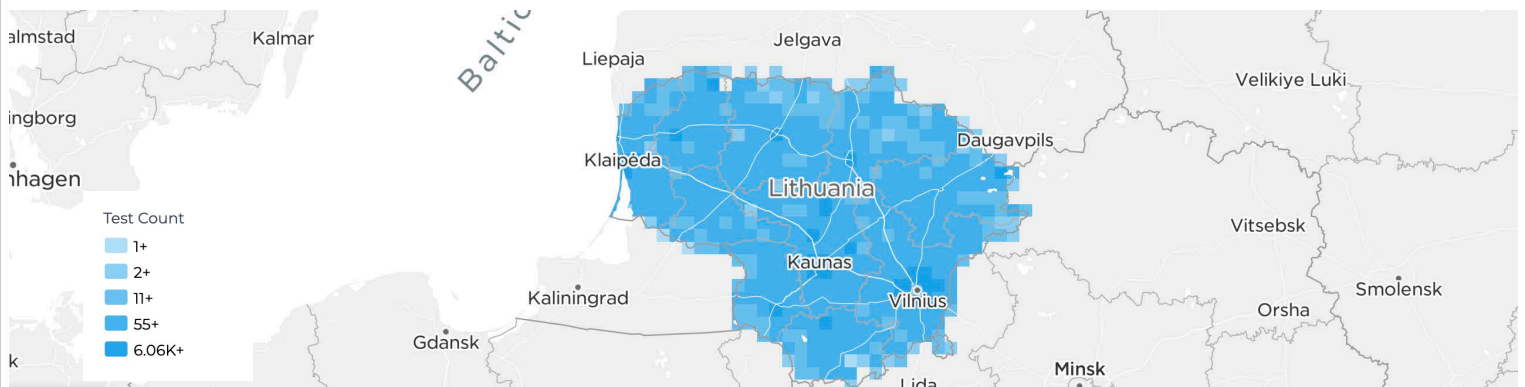

### Tests Taken

Ookla® compared 1,152,451 user-initiated tests that are taken on various Speedtest applications connected to a fixed network, including tests taken on mobile phones over a Wi-Fi connection. All major provider results from the award period in Lithuania are represented in the map.