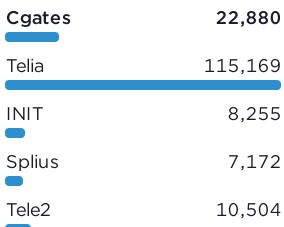

### Tests Taken

Ookla® compared 1,152,451 user-initiated tests that are taken on various Speedtest applications connected to a fixed network, including tests taken on mobile phones over a Wi-Fi connection. All major provider results from the award period in Lithuania are represented in the map.

### Market Statistics

User Count

194,288

Top Download Speed

569.39 Mbps

Top Upload Speed

502.14 Mbps

Median Latency