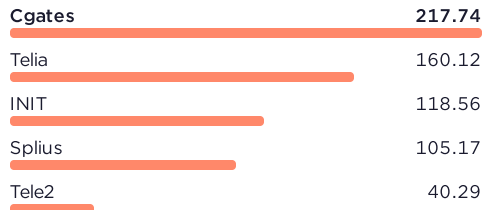

Cgates is Lithuania's Speedtest Awards™ Winner for fixed network speed during Q1–Q2 2024

217.74

Speed Score™

612.78  
Top Speed Mbps

579.09  
Top Speed Mbps

Speed Score™

Test Counts

### Tests Taken

Ookla® compared 1,152,451 user-initiated tests that are taken on various Speedtest applications connected to a fixed network, including tests taken on mobile phones over a Wi-Fi connection. All major provider results from the award period in Lithuania are represented in the map.