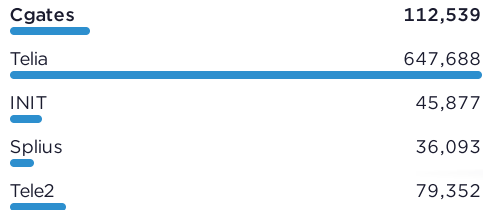

Cgates is Lithuania's Speedtest Awards™ Winner for fixed network speed during Q1–Q2 2024

217.74

Speed Score™

612.78  
Top Speed Mbps

579.09  
Top Speed Mbps

Speed Score™

Test Counts

### Tests Taken

Ookla® compared 1,152,451 user-initiated tests that are taken on various Speedtest applications connected to a fixed network, including tests taken on mobile phones over a Wi-Fi connection. All major provider results from the award period in Lithuania are represented in the map.